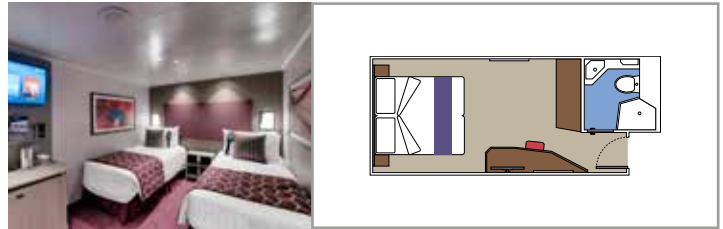

DELUXE INTERIOR

IR2

≈14
11-15
4

› Medium deck location