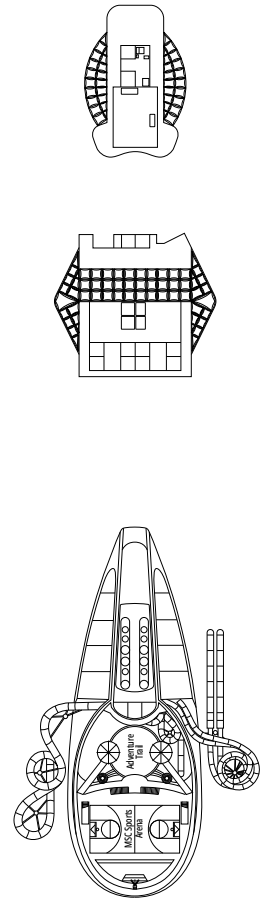

DECK 20
SUN DECK