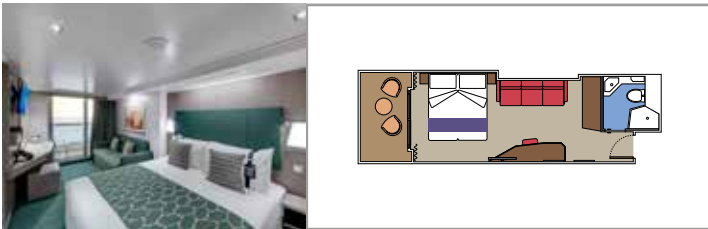

DELUXE BALCONY

BR4

≈17 ≈5 15 4

- > Top deck location