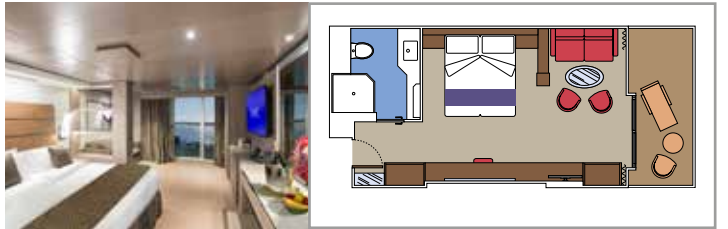

TOP SAIL LOUNGE

MSC YACHT CLUB POOL

INCLUDED FACILITIES

- Luxury Suites with premium interiors
- Spacious wardrobe
- Sitting area with sofa or separate living area
- Comfortable double bed or single beds (on request)
- Bathroom with shower and/or bathtub, vanity area with hairdryer
- Interactive TV, telephone, safe, minibar and air conditioning
- Wifi connection included

MSC YACHT CLUB ROYAL SUITE YC3

 ≈62
  ≈33
  16
  4

- › Balcony with private whirlpool bath and dining table
- › Separate living area and dining room
- › Walk-in wardrobe

MSC YACHT CLUB DELUXE SUITE YC1

 ≈25
  ≈8
  16-18
  5

- › Sitting area with sofa
- › Spacious wardrobe

MSC YACHT CLUB INTERIOR SUITE YIN

 ≈21
  16-18
  2

- › Spacious wardrobe

The images are representative only. Size, layout and furniture may vary (within the same cabin category).

 Cabin size (m²)

 Balcony size (m²)

 Deck location

 Accommodating up to

SUITE AUREA

INCLUDED FACILITIES

- Some Suites have balcony with private whirlpool
- Sitting area with sofa
- Spacious wardrobe
- Comfortable double bed or single beds (on request)
- Bathroom with shower or bathtub, vanity area with hairdryer
- Interactive TV, telephone, safe, minibar and air conditioning
- Wifi connection available (for a fee)