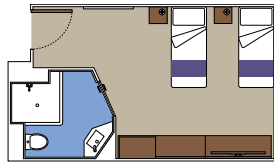

 Cabin size (m²)

 Balcony size (m²)

 Deck location

 Accommodating up to

SUITE AUREA

INCLUDED FACILITIES

- Some Suites have balcony with private whirlpool
- Sitting area with sofa
- Spacious wardrobe
- Comfortable double bed or single beds (on request)
- Bathroom with shower or bathtub, vanity area with hairdryer
- Interactive TV, telephone, safe, minibar and air conditioning
- Wifi connection available (for a fee)

 Cabin size (m²)

 Balcony size (m²)

 Deck location

 Accommodating up to

BALCONY

INCLUDED FACILITIES

- Balcony*
- Sitting area with sofa
- Comfortable double bed or single beds (on request)
- Bathroom with shower or bathtub, vanity area with hairdryer
- Interactive TV, telephone, safe, minibar and air conditioning
- Wifi connection available (for a fee)

The images are representative only. Size, layout and furniture may vary (within the same cabin category).

 Cabin size (m²)

 Balcony size (m²)

 Deck location

 Accommodating up to

FACILITIES FOR GUESTS WITH DISABILITIES OR REDUCED MOBILITY

MSC YACHT CLUB INTERIOR SUITE FOR GUESTS WITH DISABILITIES OR REDUCED MOBILITY

MSC YACHT CLUB

Available in:

- › **MSC Yacht Club Deluxe Suite (YC1)**
cabin size ≈33m²; balcony size ≈25m²; deck 18
- › **MSC Yacht Club Interior Suite (YIN)**
cabin size ≈21m²; deck 16-18