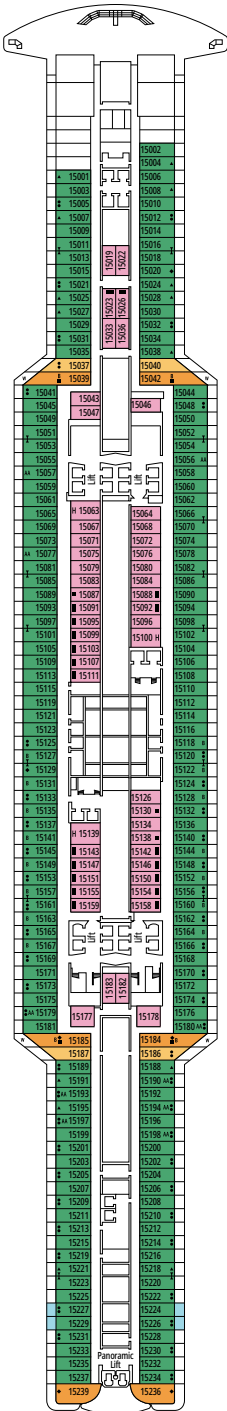

DECK 15
VENICE BEACH