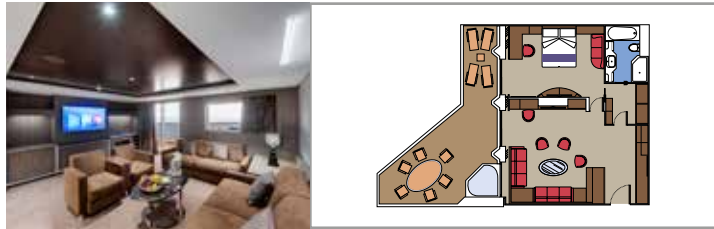

TOP SAIL LOUNGE

MSC YACHT CLUB POOL

INCLUDED FACILITIES

- Luxury Suites with premium interiors
- Spacious wardrobe
- Sitting area with sofa or separate living area
- Comfortable double bed or single beds (on request)
- Bathroom with shower and/or bathtub, vanity area with hairdryer
- Interactive TV, telephone, safe, minibar and air conditioning
- Wifi connection included

MSC YACHT CLUB ROYAL SUITE YC3

 ≈62
  ≈33
  16
  4

- › Balcony with private whirlpool bath and dining table
- › Separate living area and dining room
- › Walk-in wardrobe

MSC YACHT CLUB DELUXE SUITE YC1

 ≈25
  ≈8
  16-18
  5

- › Sitting area with sofa
- › Spacious wardrobe

MSC YACHT CLUB INTERIOR SUITE YIN

 ≈21
  16-18
  2

- › Spacious wardrobe

The images are representative only. Size, layout and furniture may vary (within the same cabin category).

 Cabin size (m²)

 Balcony size (m²)

 Deck location

 Accommodating up to

SUITE AUREA

INCLUDED FACILITIES

- Some Suites have balcony with private whirlpool
- Sitting area with sofa
- Spacious wardrobe
- Comfortable double bed or single beds (on request)
- Bathroom with shower or bathtub, vanity area with hairdryer
- Interactive TV, telephone, safe, minibar and air conditioning
- Wifi connection available (for a fee)