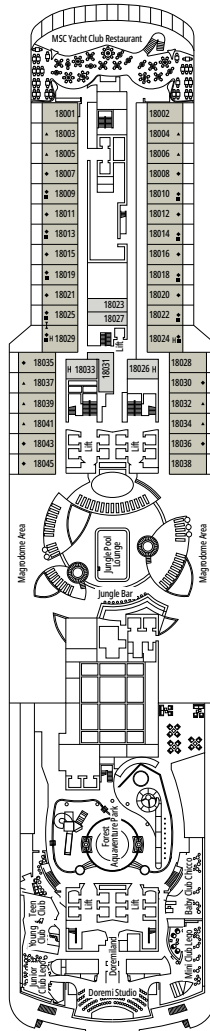

DECK 18
PLAYA PARAISO