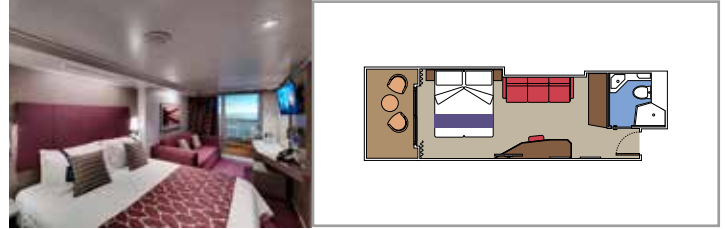

DELUXE BALCONY AUREA

BA

≈17 ≈9 9 4

- > Best ship position