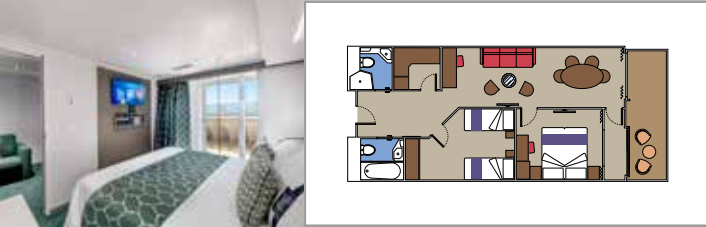

- › Sitting area with sofa
- › Spacious wardrobe

MSC YACHT CLUB INTERIOR SUITE YIN

 ≈21
  16-18
  2

- › Spacious wardrobe

The images are representative only. Size, layout and furniture may vary (within the same cabin category).

 Cabin size (m²)

 Balcony size (m²)

 Deck location

 Accommodating up to

SUITE AUREA

INCLUDED FACILITIES

- Some Suites have balcony with private whirlpool
- Sitting area with sofa
- Spacious wardrobe
- Comfortable double bed or single beds (on request)
- Bathroom with shower or bathtub, vanity area with hairdryer
- Interactive TV, telephone, safe, minibar and air conditioning
- Wifi connection available (for a fee)

TWO-BEDROOM GRAND SUITE AUREA

SD

 ≈49
  ≈17
  11-14
  5

- > Sitting area with sofa or separate living area
- > Two bathrooms, one with bathtub and one with shower
- > Two bedrooms, one with double bed and one with two single beds
- > Walk-in wardrobe

GRAND SUITE AUREA

SX

 ≈35-49
  ≈3-21
  9-13
  4

- > Sitting area with sofa or separate living area
- > Walk-in wardrobe

PREMIUM SUITE AUREA WITH WHIRLPOOL

SLW

 ≈28
  ≈7
  9-15
  5

- > Large balcony with its own private whirlpool bath
- > Sitting area with sofa
- > Spacious wardrobe