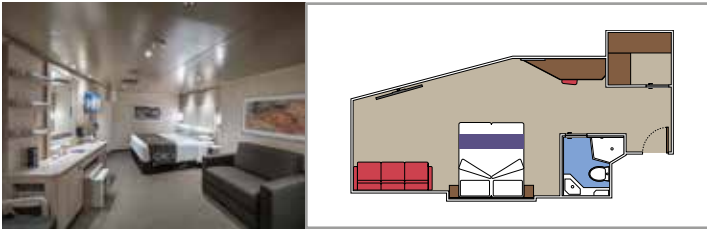

INTERIOR

INCLUDED FACILITIES

Comfortable double bed or single beds (on request)*

Bathroom with shower, vanity area with hairdryer

Interactive TV, telephone, safe, minibar and air conditioning

Wifi connection available (for a fee)

* Some cabins for guests with disabilities or reduced mobility have twin beds that can't be converted into double beds.

PREMIUM INTERIOR

IL1

≈28
10
5

› Low deck location