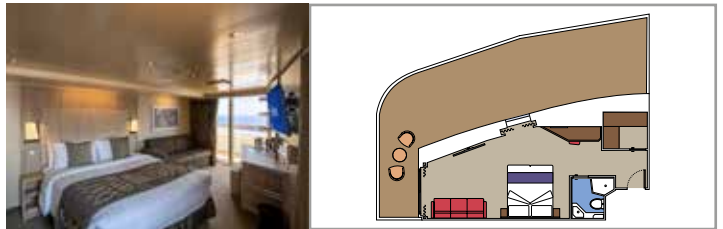

PREMIUM SUITE AUREA WITH TERRACE

SLT

≈28
≈38
9
4

- > Sitting area with sofa
- > Spacious wardrobe