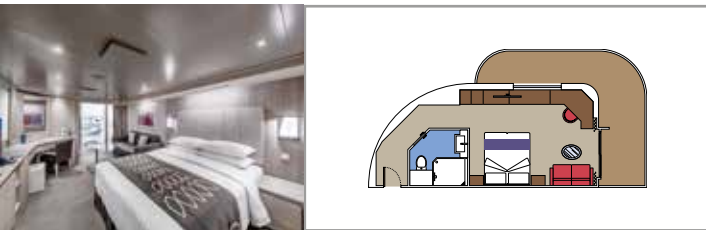

PREMIUM SUITE AUREA

SL1

≈26-32
≈9-14
9-15
4

- > Sitting area with sofa
- > Spacious wardrobe