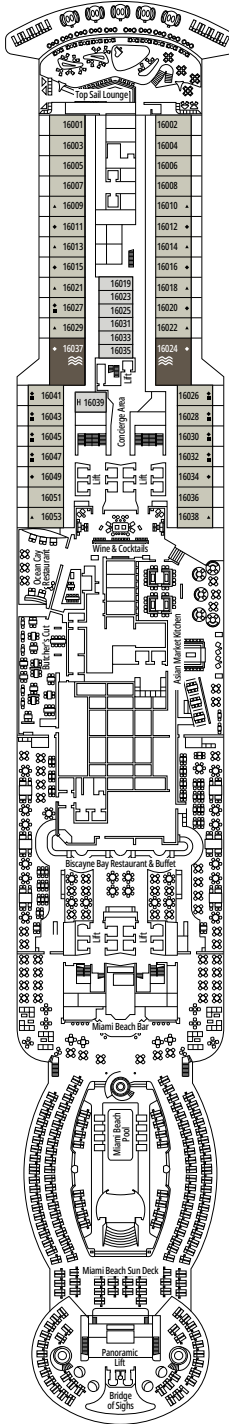

DECK 16
MIAMI BEACH