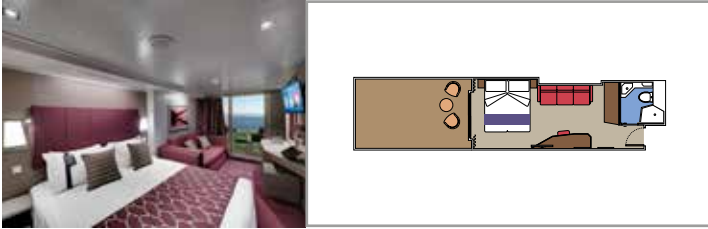

BALCONY

INCLUDED FACILITIES

- Balcony*
- Sitting area with sofa
- Comfortable double bed or single beds (on request)
- Bathroom with shower or bathtub, vanity area with hairdryer
- Interactive TV, telephone, safe, minibar and air conditioning
- Wifi connection available (for a fee)

*Some cabins have a metal balcony front, instead of glass.

PREMIUM BALCONY AUREA*

BGA

≈17 ≈16

- > Sitting area with sofa
- > Spacious wardrobe
- > Deck 9
- > Accommodating up to 4 people

*Available as of Summer 2025.