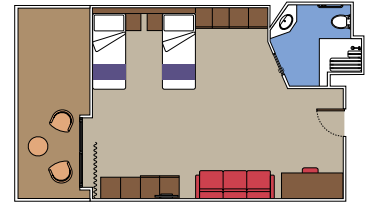

BALCONY

Available in:

- › **Deluxe Balcony (BR3)**
  cabin size ≈16m²; balcony size ≈5m²; deck 14
- › **Deluxe Balcony (BR1)**
  cabin size ≈25m²; balcony size ≈9m²; deck 10