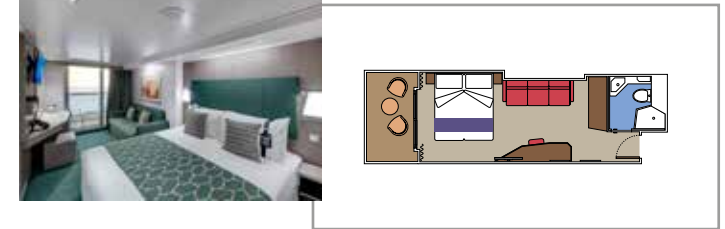

DELUXE BALCONY

BR3

≈17 ≈5 13-14 4

- > High deck location