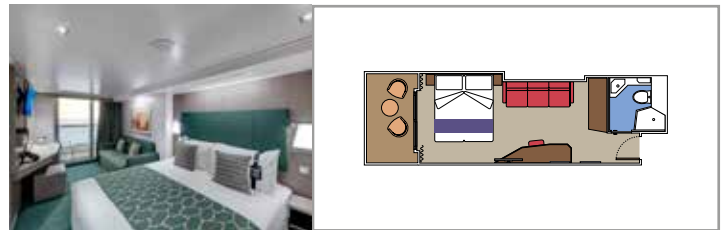

DELUXE BALCONY

BR1

≈17 ≈5 9-10 4

- > Low deck location

The images are representative only. Size, layout and furniture may vary (within the same cabin category).

Cabin size (m²)

Balcony size (m²)

Deck location

Accommodating up to