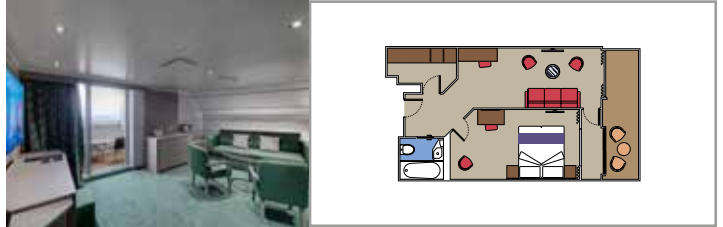

TOP SAIL LOUNGE

MSC YACHT CLUB POOL

INCLUDED FACILITIES

- Luxury Suites with premium interiors
- Spacious wardrobe
- Sitting area with sofa or separate living area
- Comfortable double bed or single beds (on request)
- Bathroom with shower and/or bathtub, vanity area with hairdryer
- Interactive TV, telephone, safe, minibar and air conditioning
- Wifi connection included

 Cabin size (m²)

 Balcony size (m²)

 Deck location

 Accommodating up to

SUITE AUREA

INCLUDED FACILITIES

- Some Suites have balcony with private whirlpool
- Sitting area with sofa
- Spacious wardrobe
- Comfortable double bed or single beds (on request)
- Bathroom with shower or bathtub, vanity area with hairdryer
- Interactive TV, telephone, safe, minibar and air conditioning
- Wifi connection available (for a fee)

TWO-BEDROOM GRAND SUITE AUREA

SD

 ≈49
  ≈17
  11-14
  5

- > Sitting area with sofa or separate living area
- > Two bathrooms, one with bathtub and one with shower
- > Two bedrooms, one with double bed and one with two single beds
- > Walk-in wardrobe

GRAND SUITE AUREA

SX

 ≈35-49
  ≈3-21
  9-13
  4

- > Sitting area with sofa or separate living area
- > Walk-in wardrobe

PREMIUM SUITE AUREA WITH WHIRLPOOL

SLW

 ≈28
  ≈7
  9-15
  5

- > Large balcony with its own private whirlpool bath
- > Sitting area with sofa
- > Spacious wardrobe