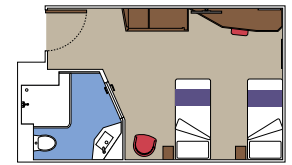

INTERIOR

Available in:

- › **Deluxe Interior (IR2)**
  cabin size ≈16-21m²; deck 11-15
- › **Deluxe Interior (IR1)**
  cabin size ≈14-21m²; deck 5-10

The following cabins for guests with disabilities or reduced mobility have twin beds that can't be converted into double beds: 13198; 13066; 13073.
The images are representative only; the size, layout and furniture may vary (within the same cabin category).

FACILITIES FOR GUESTS WITH DISABILITIES OR REDUCED MOBILITY

Cabin door width	90 cm
Bathroom door width	88 cm
Size of cabin (floor space)	from 16 to ≈ 33 m²
Size of bathroom	4 m², except cabins 9093 (2 m²) and 14233 (3 m²)
Is there a fold-down seat in the shower?	Yes
Height of seat from the floor	44 cm
Does the WC seat have grab rails?	Yes
Are wheelchairs available on board?	In limited numbers*
Are all decks/public areas accessible?	Yes
Are all lifeboats wheelchair-accessible?	No**
Do the lifts have deck indicators?	Visual - Audio & Braille; Braille on hand rails at stair landings, cabin doors, and directional signs
Can severely visually impaired/blind guests be catered for on the cruise?	Only with full-time carer
Pool lift	Yes

* Only for embarkation, disembarkation and emergencies.

** In the event of an emergency, dedicated personnel will help guests with disabilities or reduced mobility to board lifeboats.