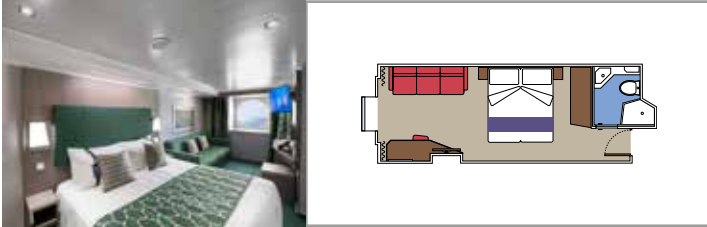

OCEAN VIEW

INCLUDED FACILITIES

- Window with sea view
- Comfortable double bed or single beds (on request)
- Bathroom with shower, vanity area with hairdryer
- Interactive TV, telephone, safe, minibar and air conditioning
- Wifi connection available (for a fee)

DELUXE OCEAN VIEW

OR1

≈17 5 4

› Low deck location

The images are representative only. Size, layout and furniture may vary (within the same cabin category).

Cabin size (m²)

Balcony size (m²)

Deck location

Accommodating up to