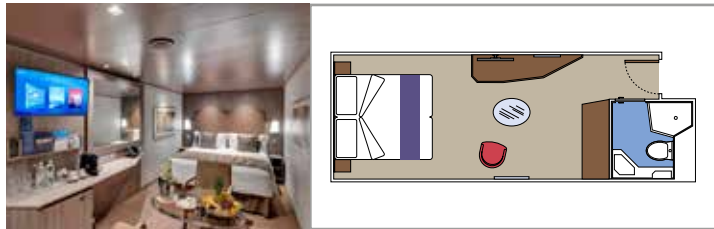

TOP SAIL LOUNGE

MSC YACHT CLUB POOL

INCLUDED FACILITIES

- Luxury Suites with premium interiors
- Spacious wardrobe
- Sitting area with sofa or separate living area
- Comfortable double bed or single beds (on request)
- Bathroom with shower and/or bathtub, vanity area with hairdryer
- Interactive TV, telephone, safe, minibar and air conditioning
- Wifi connection included

MSC YACHT CLUB ROYAL SUITE YC3

 ≈62
  ≈33
  16
  4

- › Balcony with private whirlpool bath and dining table
- › Separate living area and dining room
- › Walk-in wardrobe

MSC YACHT CLUB DELUXE SUITE YC1

 ≈25
  ≈8
  16-18
  5

- › Sitting area with sofa
- › Spacious wardrobe

MSC YACHT CLUB INTERIOR SUITE YIN

 ≈21
  16-18
  2

- › Spacious wardrobe

The images are representative only. Size, layout and furniture may vary (within the same cabin category).

 Cabin size (m²)

 Balcony size (m²)

 Deck location

 Accommodating up to

SUITE AUREA

INCLUDED FACILITIES

- Some Suites have balcony with private whirlpool
- Sitting area with sofa
- Spacious wardrobe
- Comfortable double bed or single beds (on request)
- Bathroom with shower or bathtub, vanity area with hairdryer
- Interactive TV, telephone, safe, minibar and air conditioning
- Wifi connection available (for a fee)