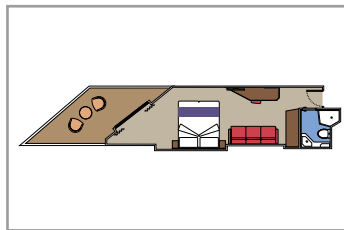

GRAND SUITE AUREA

SX

 ≈35-49
  ≈3-21
  9-13
  4

- > Sitting area with sofa or separate living area
- > Walk-in wardrobe

PREMIUM SUITE AUREA WITH WHIRLPOOL

SLW

 ≈28
  ≈7
  9-15
  5

- > Large balcony with its own private whirlpool bath
- > Sitting area with sofa
- > Spacious wardrobe

PREMIUM SUITE AUREA WITH TERRACE

SLT

 ≈28
  ≈38
  9
  4

- > Sitting area with sofa
- > Spacious wardrobe

PREMIUM SUITE AUREA

SL1

 ≈26-32
  ≈9-14
  9-15
  4

- > Sitting area with sofa
- > Spacious wardrobe

JUNIOR SUITE AUREA

SR1

 ≈20
  ≈8

- > Sitting area with sofa
- > Spacious wardrobe
- > Deck 9-15
- > Accommodating up to 4 people

JUNIOR SUITE AUREA*

SM

 ≈17
  ≈16

- > Sitting area with sofa
- > Spacious wardrobe
- > Deck 9
- > Accommodating up to 4 people