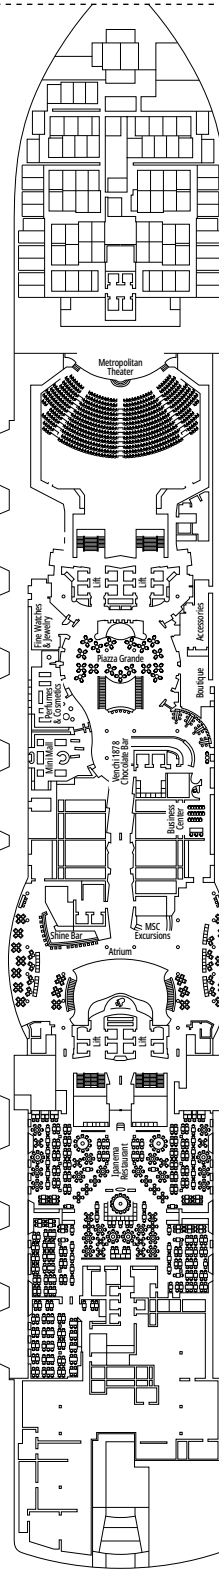

DECK 6
COPACABANA