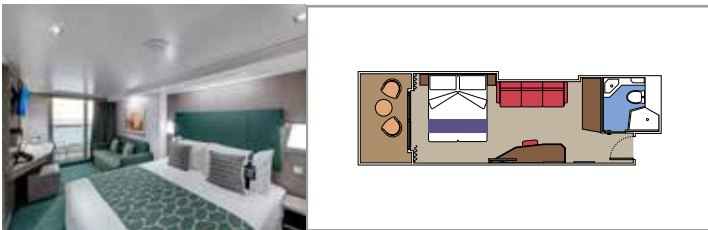

DELUXE BALCONY

BR2

≈17 ≈5 11-12 4

- > Medium deck location