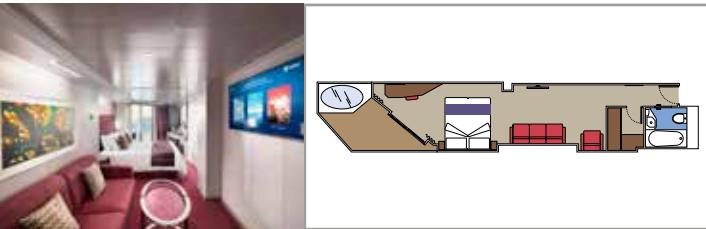

- › Sitting area with sofa
- › Spacious wardrobe

MSC YACHT CLUB INTERIOR SUITE YIN

 ≈21
  16-18
  2

- › Spacious wardrobe

The images are representative only. Size, layout and furniture may vary (within the same cabin category).

 Cabin size (m²)

 Balcony size (m²)

 Deck location

 Accommodating up to

SUITE AUREA

INCLUDED FACILITIES

- Some Suites have balcony with private whirlpool
- Sitting area with sofa
- Spacious wardrobe
- Comfortable double bed or single beds (on request)
- Bathroom with shower or bathtub, vanity area with hairdryer
- Interactive TV, telephone, safe, minibar and air conditioning
- Wifi connection available (for a fee)

GRAND SUITE AUREA

SX

 ≈35-49
  ≈3-21
  9-13
  4

- > Sitting area with sofa or separate living area
- > Walk-in wardrobe

PREMIUM SUITE AUREA WITH WHIRLPOOL

SLW

 ≈28
  ≈7
  9-15
  5

- > Large balcony with its own private whirlpool bath
- > Sitting area with sofa
- > Spacious wardrobe

PREMIUM SUITE AUREA WITH TERRACE

SLT

 ≈28
  ≈38
  9
  4

- > Sitting area with sofa
- > Spacious wardrobe

PREMIUM SUITE AUREA

SL1

 ≈26-32
  ≈9-14
  9-15
  4

- > Sitting area with sofa
- > Spacious wardrobe