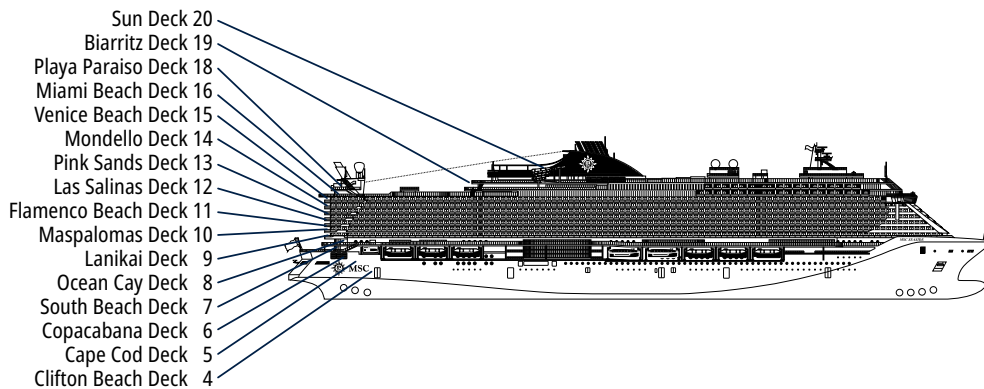

MSC SEASIDE

TECHNICAL CHARACTERISTICS OF THE SHIP

BRIDGE OF SIGHTS

TECHNICAL CHARACTERISTICS OF THE SHIP	
GROSS TONNAGE	153.516
LENGTH / BEAM / HEIGHT	323 m / 41 m / 74,8 m
SURFACE AREA	450.000 m ² , included 43.500 m ² public areas
PUBLIC AREA RATIO	10,5 m ² per passenger
DECKS	20, included 15 for guests
LIFTS	33, included 19 for guests (incl. 2 panoramic)
VOLTAGE (IN CABIN)	110/220 volts
MAXIMUM SPEED	22,95 knots
STABILIZERS	Stabilized with 2 fins
NUMBER OF PASSENGERS	5.334
NUMBER OF CABINS	2.026, included 52 for guests with disabilities or reduced mobility
CREW MEMBERS	Approx. 1.508
POOLS	4, included 1 with sliding roof and 1 for the MSC Yacht Club
WHIRLPOOLS	13 whirlpool baths included 2 for the MSC Yacht Club; 28 Suites and 2 Royal Suites with private whirlpool bath
ENVIRONMENTAL TECHNOLOGY	AWT-Advanced Water Treatment, Energy Saving & Monitoring System, scrubber and exhaust gas treatment, Led Light technology