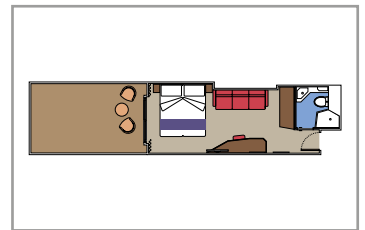

 Cabin size (m²)

 Balcony size (m²)

 Deck location

 Accommodating up to

SUITE AUREA

INCLUDED FACILITIES

- Some Suites have balcony with private whirlpool
- Sitting area with sofa
- Spacious wardrobe
- Comfortable double bed or single beds (on request)
- Bathroom with shower or bathtub, vanity area with hairdryer
- Interactive TV, telephone, safe, minibar and air conditioning
- Wifi connection available (for a fee)

PREMIUM SUITE AUREA WITH TERRACE

SLT

 ≈28
  ≈38
  9
  4

- > Sitting area with sofa
- > Spacious wardrobe

PREMIUM SUITE AUREA

SL1

 ≈26-32
  ≈9-14
  9-15
  4

- > Sitting area with sofa
- > Spacious wardrobe

JUNIOR SUITE AUREA

SR1

 ≈20
  ≈8

- > Sitting area with sofa
- > Spacious wardrobe
- > Deck 9-15
- > Accommodating up to 4 people

JUNIOR SUITE AUREA*

SM

 ≈17
  ≈16

- > Sitting area with sofa
- > Spacious wardrobe
- > Deck 9
- > Accommodating up to 4 people

 Cabin size (m²)

 Balcony size (m²)

 Deck location

 Accommodating up to

BALCONY

INCLUDED FACILITIES

- Balcony*
- Sitting area with sofa
- Comfortable double bed or single beds (on request)
- Bathroom with shower or bathtub, vanity area with hairdryer
- Interactive TV, telephone, safe, minibar and air conditioning
- Wifi connection available (for a fee)